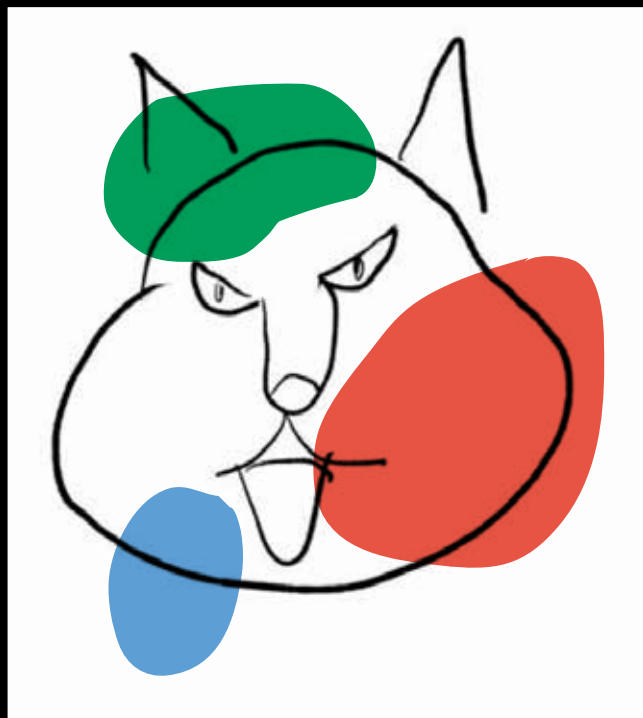

ELUR

identity

Logo

EUR

Symbol — A type

Signature

Color Palette

Background
C=5 M=0 Y=5 K=0
R=246 G=250 B=246

OPINION
CAT vs DOG

Please enter in an interesting way

Image Color Palette — A type

CAT vs DOG

Image Color Palette — A type

CAT vs DOG